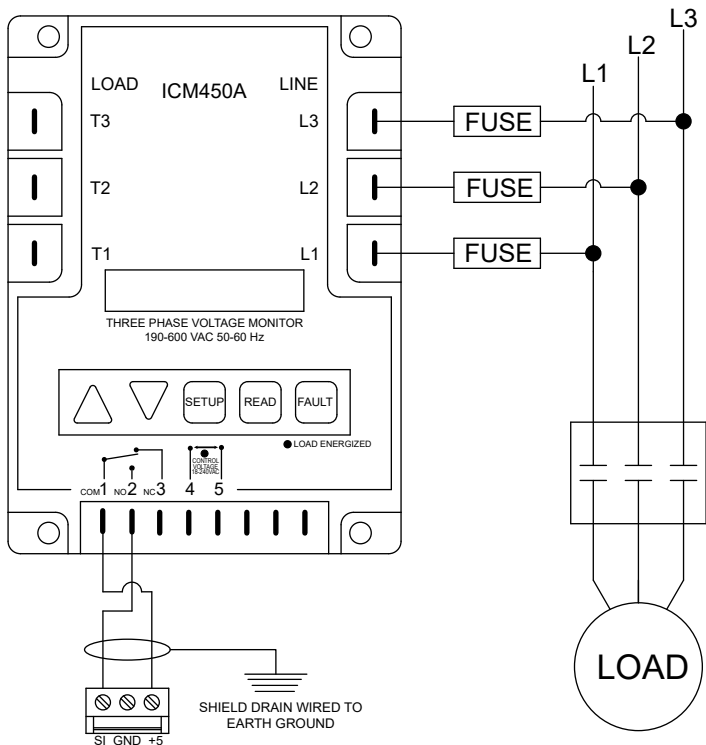

MCS-PHASE-B

3 Phase Voltage Monitor

Wiring Diagram

5580 Enterprise Pkwy, Fort Myers, FL 33905 USA
Phone: (239) 694 0089 - Fax: (239) 694 0031
www.mcscontrols.com - support@mcscontrols.com
MCS-PHASE-B Wiring Diagram (2022-02-04).dwg

MICRO
CONTROL
SYSTEMS